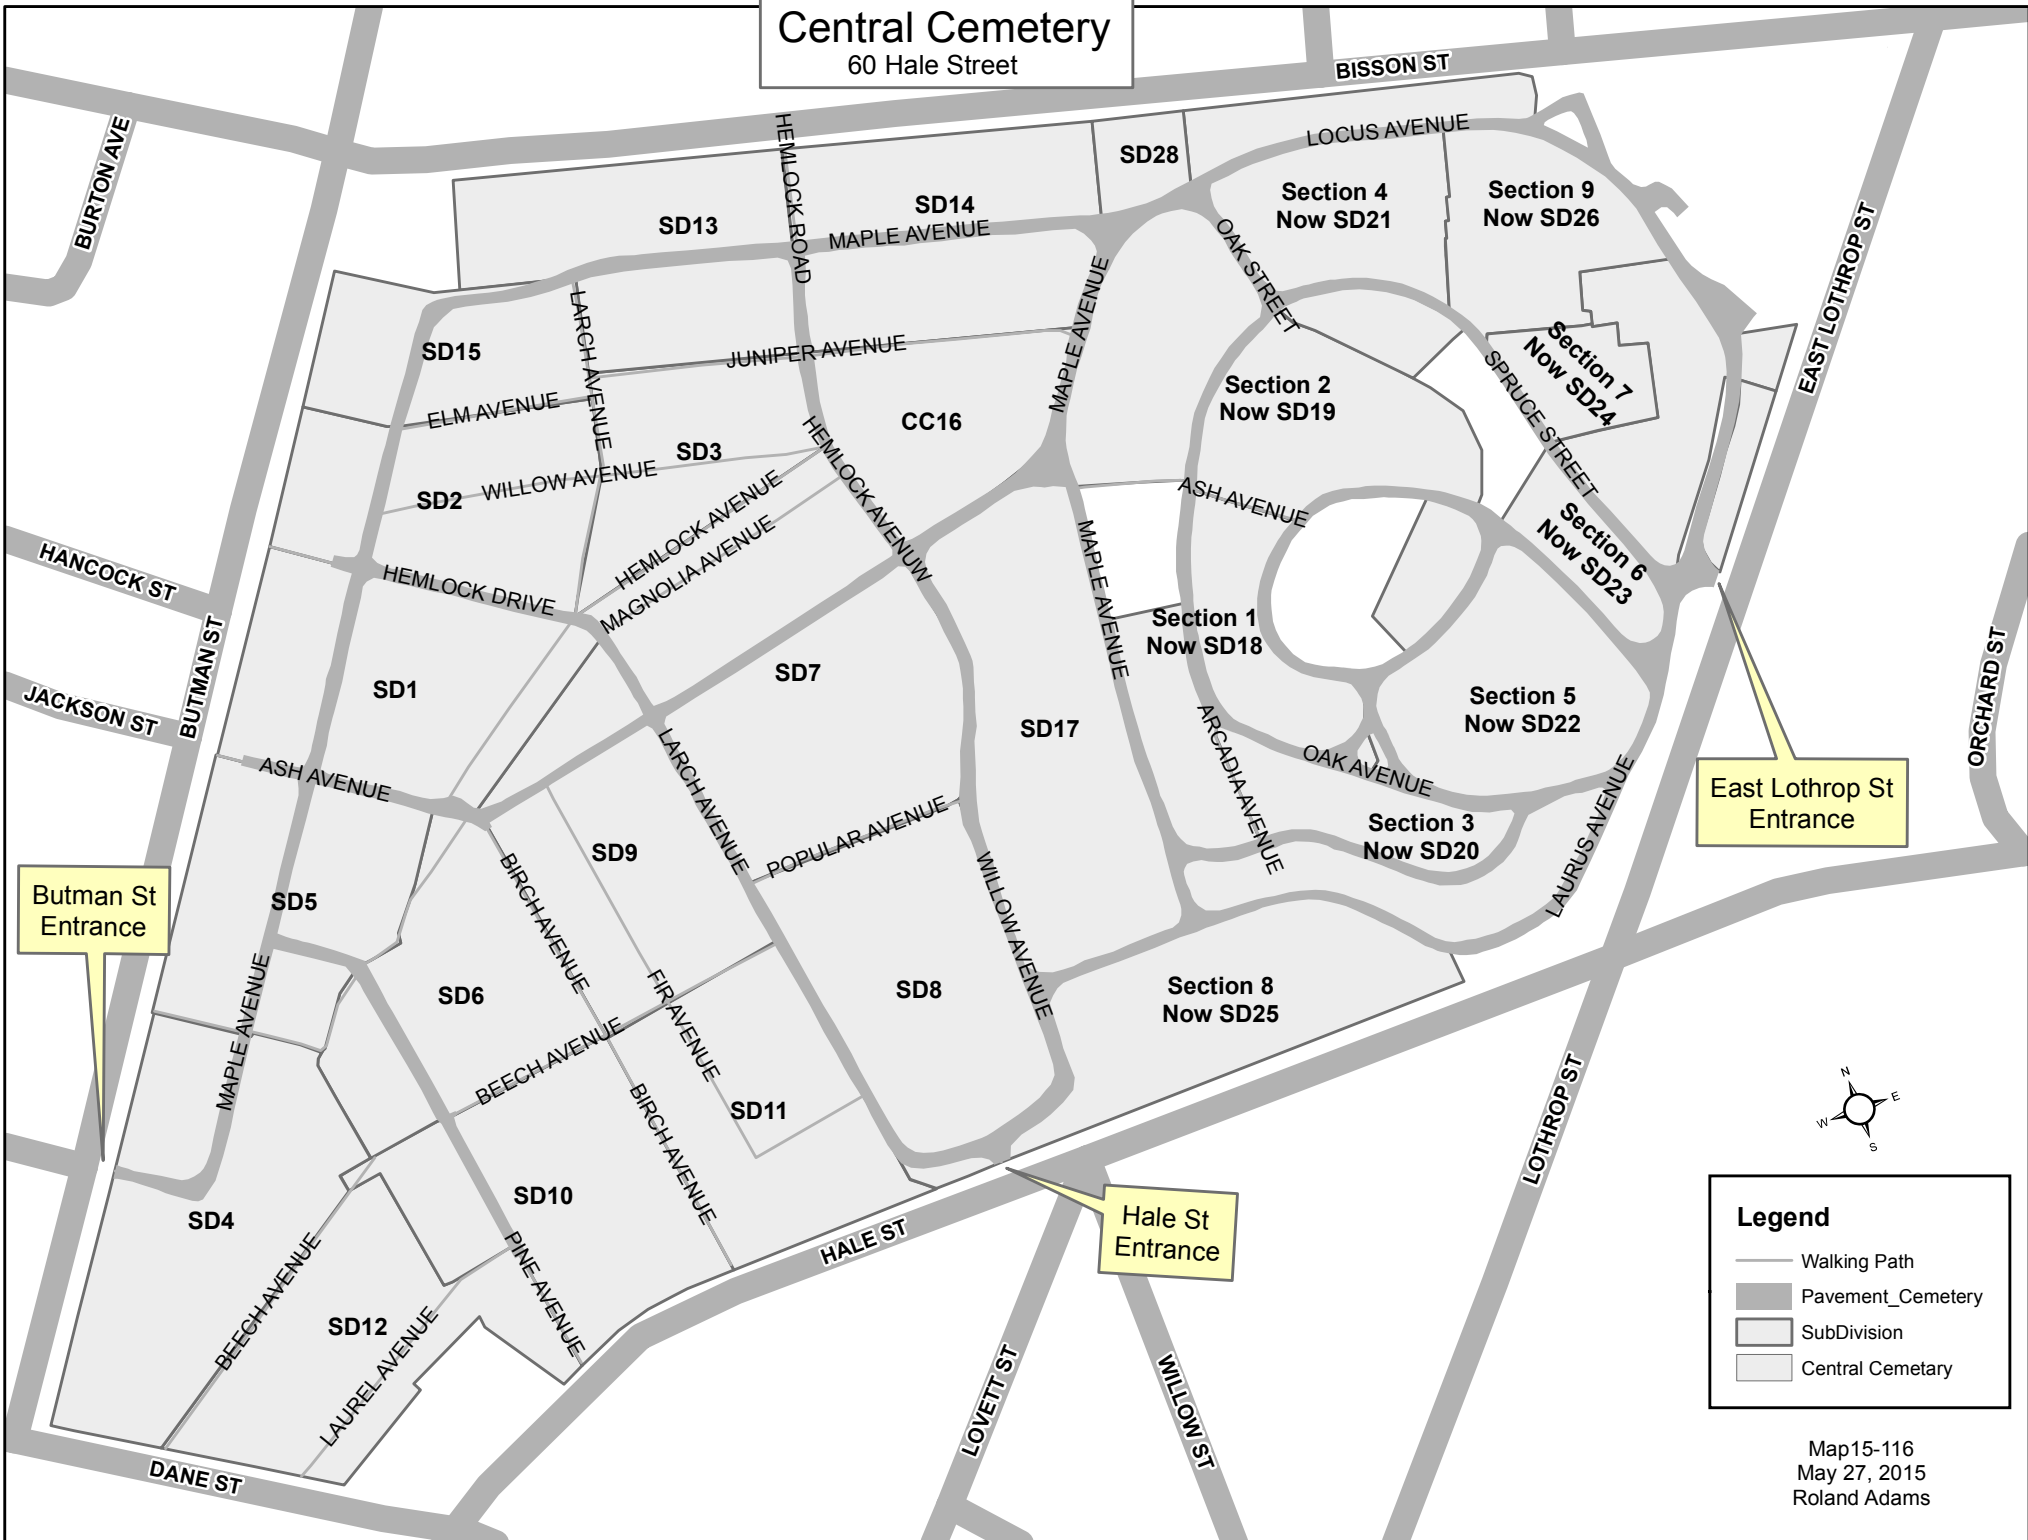

# Central Cemetery

60 Hale Street

Butman St Entrance

Hale St Entrance

East Lothrop St Entrance

**Legend**

- Walking Path
- Pavement\_Cemetery
- SubDivision
- Central Cemetery