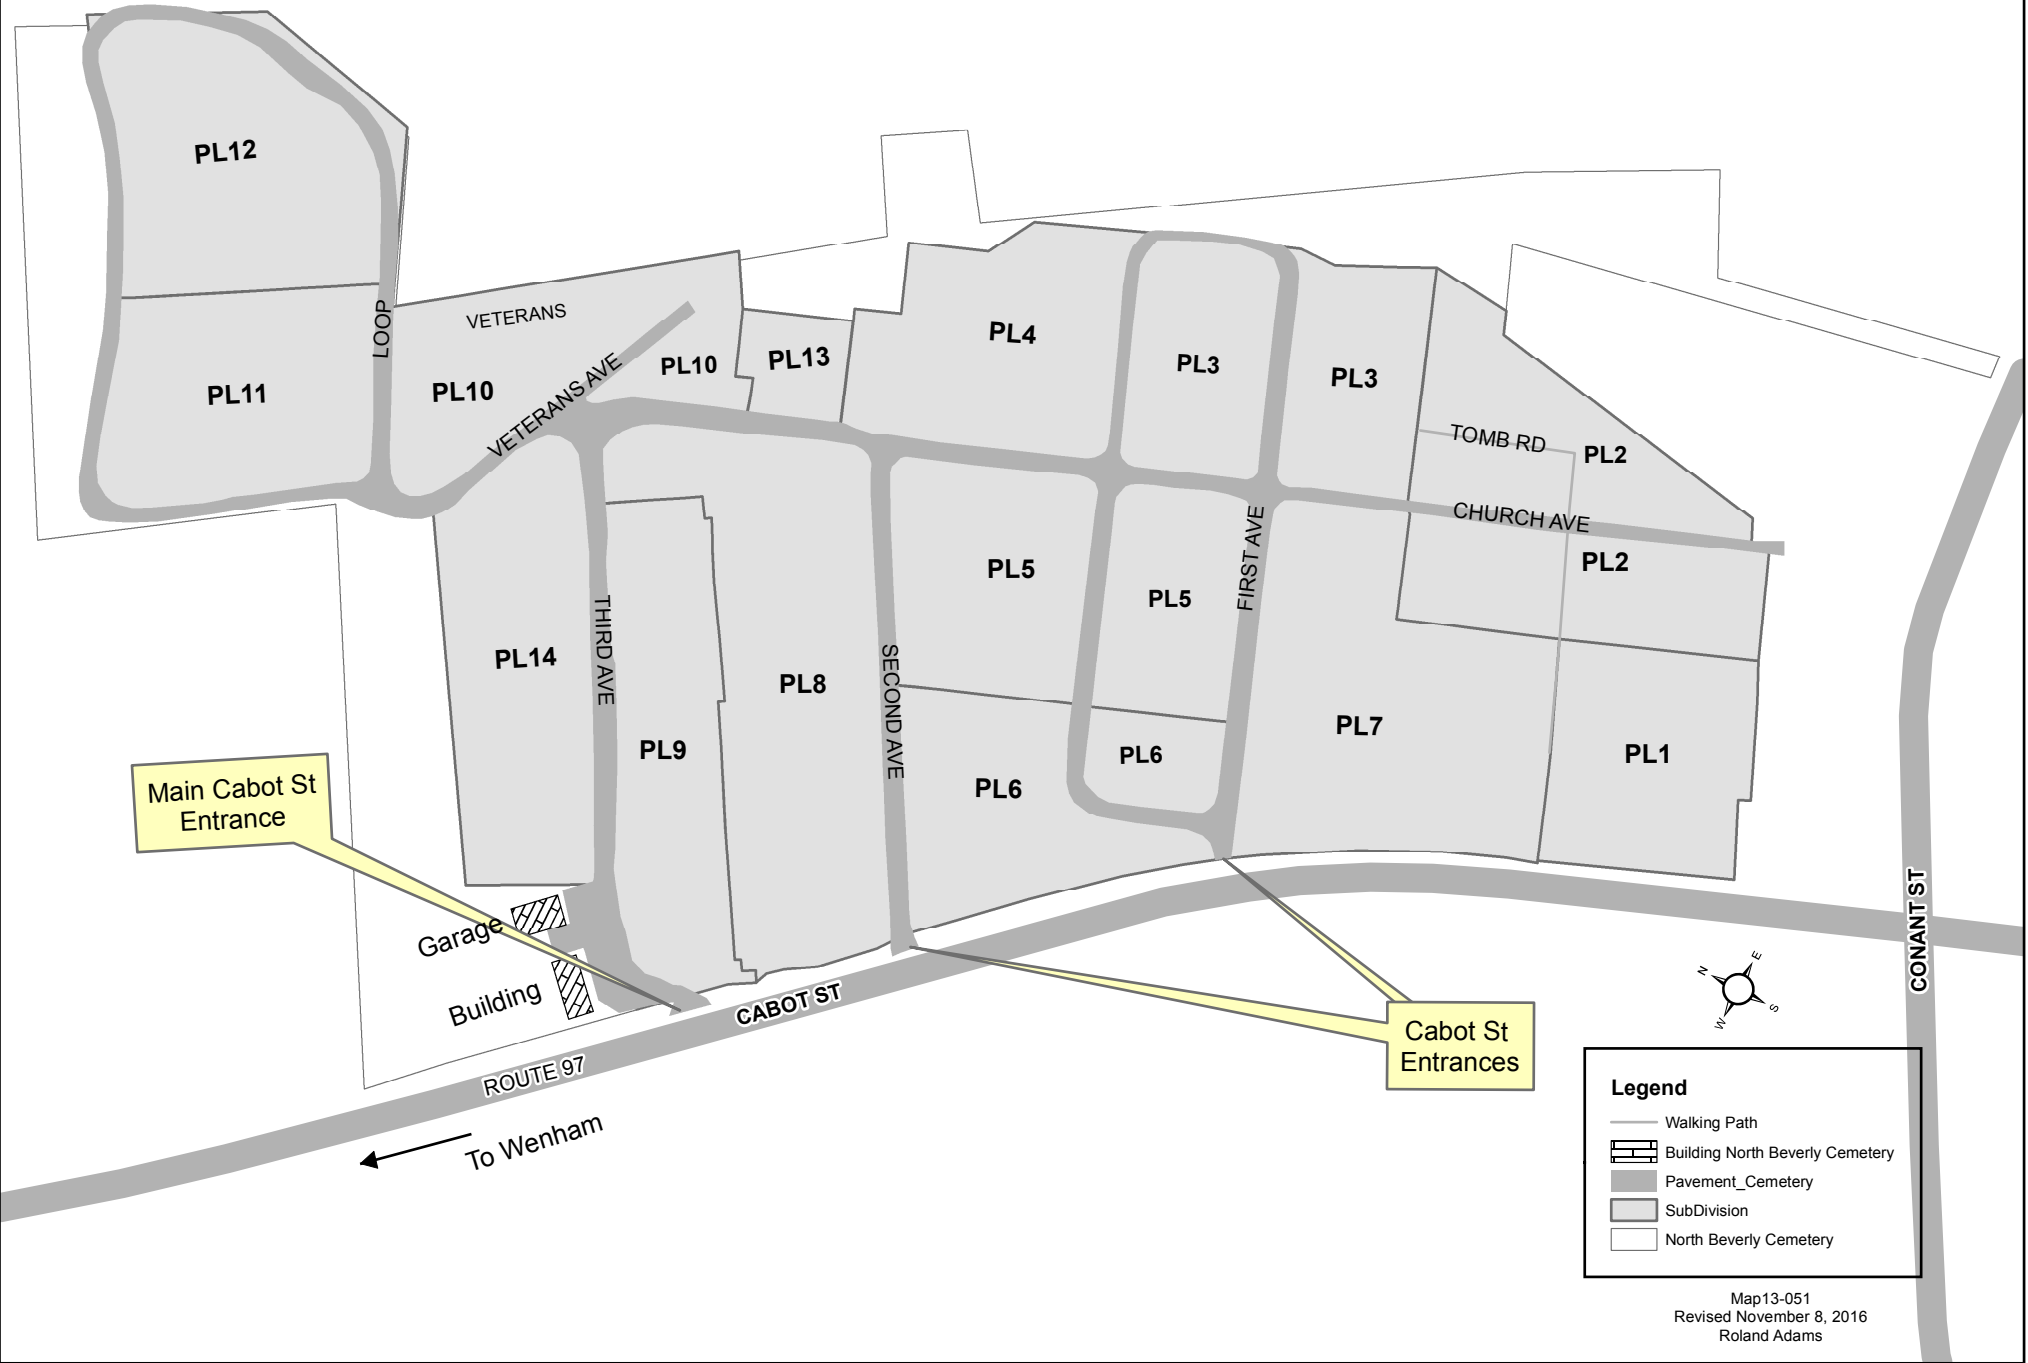

North Beverly Cemetery

685 Cabot St

Legend

- Walking Path
- Building North Beverly Cemetery
- Pavement_Cemetery
- SubDivision
- North Beverly Cemetery